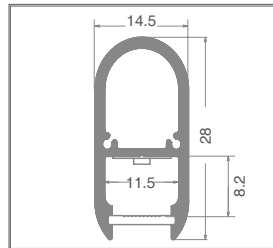

WARDROBE PROFILES: P02G

CHARACTERISTICS

Profile specially designed for wardrobes. The P02G version is the basic product, with smooth sides and fixed housing for the LED strip. **Maximum load: 10 kg/m.**

CAN BE USED WITH LED STRIPS WITH MAXIMUM WIDTH:

10 mm.

MAXIMUM POWER:

15W/m

MATERIALS

6063 aluminium profile with white polycarbonate screen.

ACCESSORIES INCLUDED

Every 3 metre bar is complete with 3 sets of end caps and 3 sets of supports for wall installation.

INSTALLATION

Laterally with wall brackets or top support with the right bracket.

PACKAGE

Supplied in packages of 5 bars, each one measuring 3 meters complete with screen and accessories. Spare accessories available with separate code; bracket for ceiling installation available with a separate code.

Cutting Project profiles to size*:

fixed cost of piece work

VA04

* Includes mounting accessories.

IP20

art	Description	L1	H	L	8011905	
P02G-S-PF-300 ♦	profile complete with PC screen and accessories	14,5	28	3000	912895	1 / 5