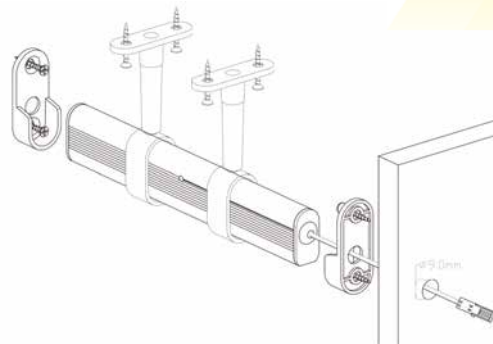

WARDROBE PROFILES: P02G

CHARACTERISTICS

Profile specially designed for wardrobes. The P02G version is the basic product, with smooth sides and fixed housing for the LED strip. **Maximum load: 10 kg/m.**

CAN BE USED WITH LED STRIPS WITH MAXIMUM WIDTH:

10 mm.

MAXIMUM POWER:

15W/m

MATERIALS

6063 aluminium profile with white polycarbonate screen.

ACCESSORIES INCLUDED

Every 3 metre bar is complete with 3 sets of end caps and 3 sets of supports for wall installation.

INSTALLATION

Laterally with wall brackets or top support with the right bracket.

PACKAGE

Supplied in packages of 5 bars, each one measuring 3 meters complete with screen and accessories. Spare accessories available with separate code; bracket for ceiling installation available with a separate code.

Cutting Project profiles to size*:

fixed cost of piece work

VA04

* Includes mounting accessories.

IP20

art	Description	L1	H	L	8011905	
P02G-S-PF-300 ♦	profile complete with PC screen and accessories	14,5	28	3000	912895	1 / 5