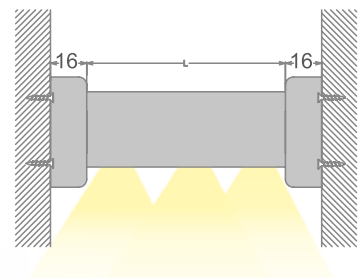

WARDROBE PROFILES: P02G

CHARACTERISTICS

Profile specially designed for wardrobes. The P02G version is the basic product, with smooth sides and fixed housing for the LED strip. **Maximum load: 10 kg/m.**

CAN BE USED WITH LED STRIPS WITH MAXIMUM WIDTH:

10 mm.

MAXIMUM POWER:

15W/m

MATERIALS

6063 aluminium profile with white polycarbonate screen.

ACCESSORIES INCLUDED

Every 3 metre bar is complete with 3 sets of end caps and 3 sets of supports for wall installation.

INSTALLATION

Laterally with wall brackets or top support with the right bracket.

PACKAGE

Supplied in packages of 5 bars, each one measuring 3 meters complete with screen and accessories. Spare accessories available with separate code; bracket for ceiling installation available with a separate code.

Cutting Project profiles to size*:

fixed cost of piece work

VA04

* Includes mounting accessories.

IP20

art	Description	L1	H	L	8011905	
P02G-S-PF-300 ♦	profile complete with PC screen and accessories	14,5	28	3000	912895	1 / 5